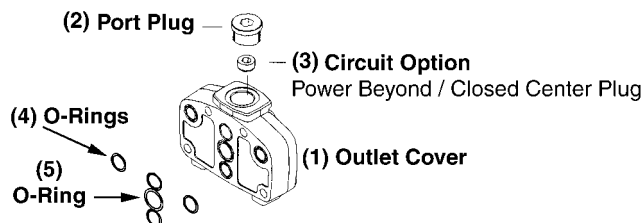

Hydraulic Valves & Accessories

Directional Valves, Sectional • Open & Closed Center
 Walvoil SDS150 Series • Flows to 24 GPM (Nominal) • Pressures to 4600 PSI

SDS150 Outlet Cover & Options

SDS150 Outlet Cover & Options

Catalog Part No.	Walvoil Model	Key	Description & (Walvoil Type Code)	Wt.	Price Each
C1HV22	614366002	(1)	Outlet cover (Type FS-SDS150/RC-SAE), SAE-12 end outlet port T, plugged SAE-12 top outlet, machined for optional power beyond/closed center conversion	4.12	
C1HT29	4TAP318010	(3)	M18 x 1.5 plug for power beyond / closed center option	0.03	