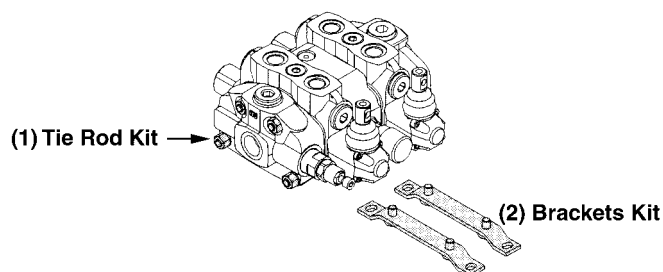

Hydraulic Valves & Accessories

Directional Valves, Sectional • Open & Closed Center
 Walvoil SDS150 Series • Flows to 24 GPM (Nominal) • Pressures to 4600 PSI

SDS150 Outlet Cover & Options

SDS150 Outlet Cover & Options

Catalog Part No.	Walvoil Model	Key	Description & (Walvoil Type Code)	Wt.	Price Each
C1HV22	614366002	(1)	Outlet cover (Type FS-SDS150/RC-SAE), SAE-12 end outlet port T, plugged SAE-12 top outlet, machined for optional power beyond/closed center conversion	4.12	
C1HT29	4TAP318010	(3)	M18 x 1.5 plug for power beyond / closed center option	0.03	

SDS150 Tie Rod & Mounting Bracket Kits

SDS150 Tie Rod & Mounting Bracket Kits

Catalog Part No.	Walvoil Model	Key	Description & (Walvoil Type Code)	Wt.	Price Each
C1HU38	5TIR110149	(1)	Tie rod kit for a 1-section valve assembly	0.23	
C1HU41	5TIR110194	(1)	Tie rod kit for a 2-section valve assembly	1.34	
C1HU47	5TIR110284	(1)	Tie rod kit for a 4-section valve assembly	1.81	
C1HU51	5TIR110329	(1)	Tie rod kit for a 5-section valve assembly	2.08	
C1HU54	5TIR110374	(1)	Tie rod kit for a 6-section valve assembly	2.33	
C1HU11	5STA125190	(2)	Brackets kit	0.76	